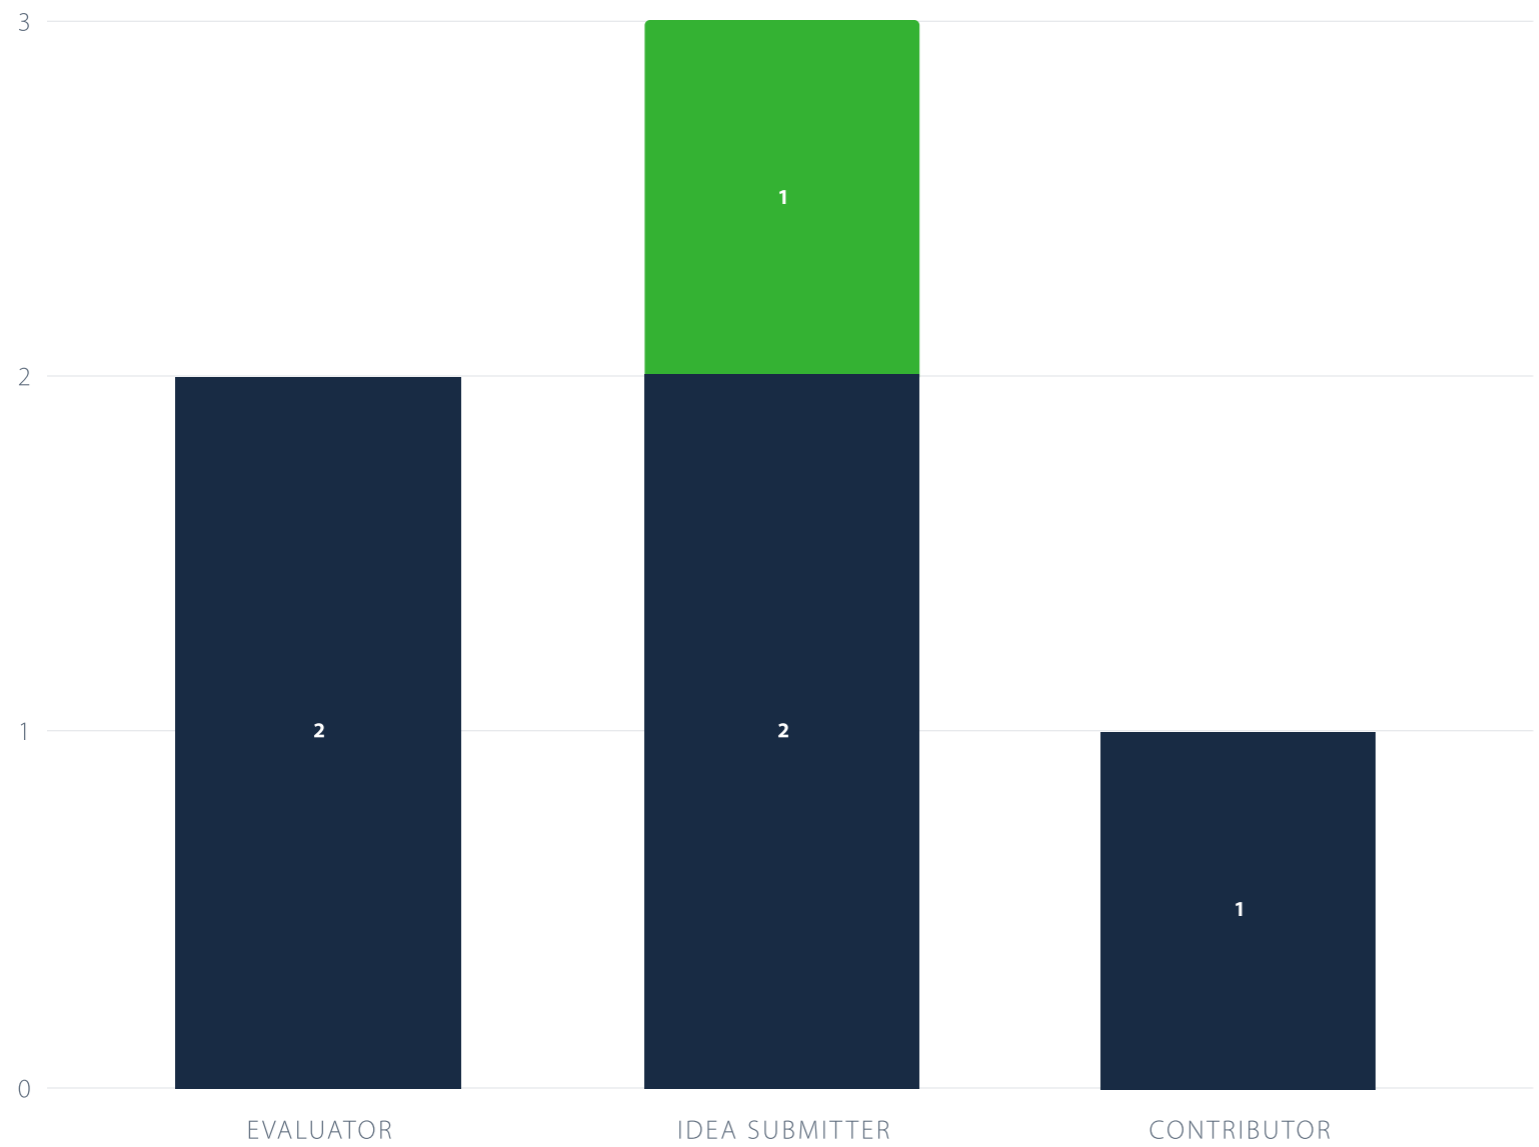

By badge and level

BADGES BY USER

Raphaël Charrey

Gyorgy Basa

Irina Bolat