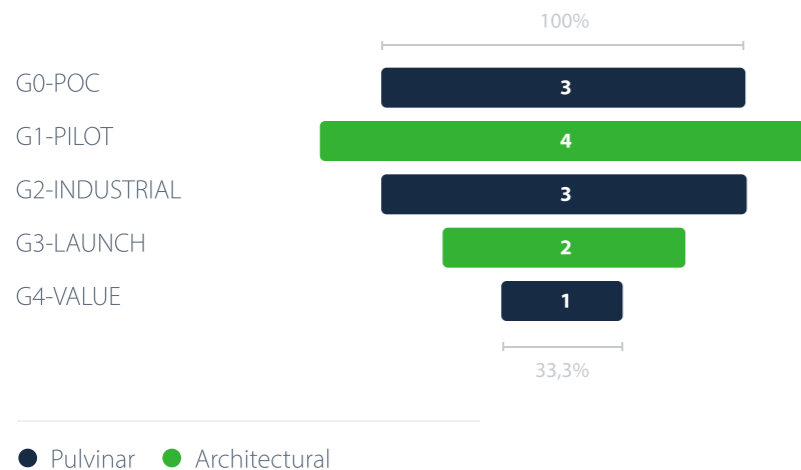

Praesent porttitor nulla sem

CONTRIBUTORS

- GYORGY BASA
- JOHN BAIN
- PAT KENNEDY

Count of demo by stage

Categorization

Contributors that are contributing to more than 4 ideas

AUTHOR	# IDEAS
Gyorgy Basa	6
Pat Kennedy	8
TOTAL	14