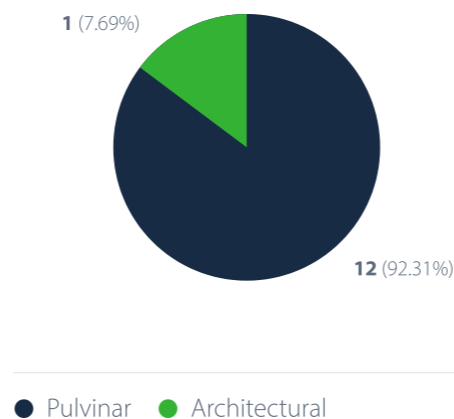

Praesent porttitor nulla sem

CONTRIBUTORS

- GYORGY BASA
- JOHN BAIN
- PAT KENNEDY

Count of demo by stage

Categorization

Contributors that are contributing to more than 4 ideas

AUTHOR	# IDEAS
Gyorgy Basa	6
Pat Kennedy	8
TOTAL	14