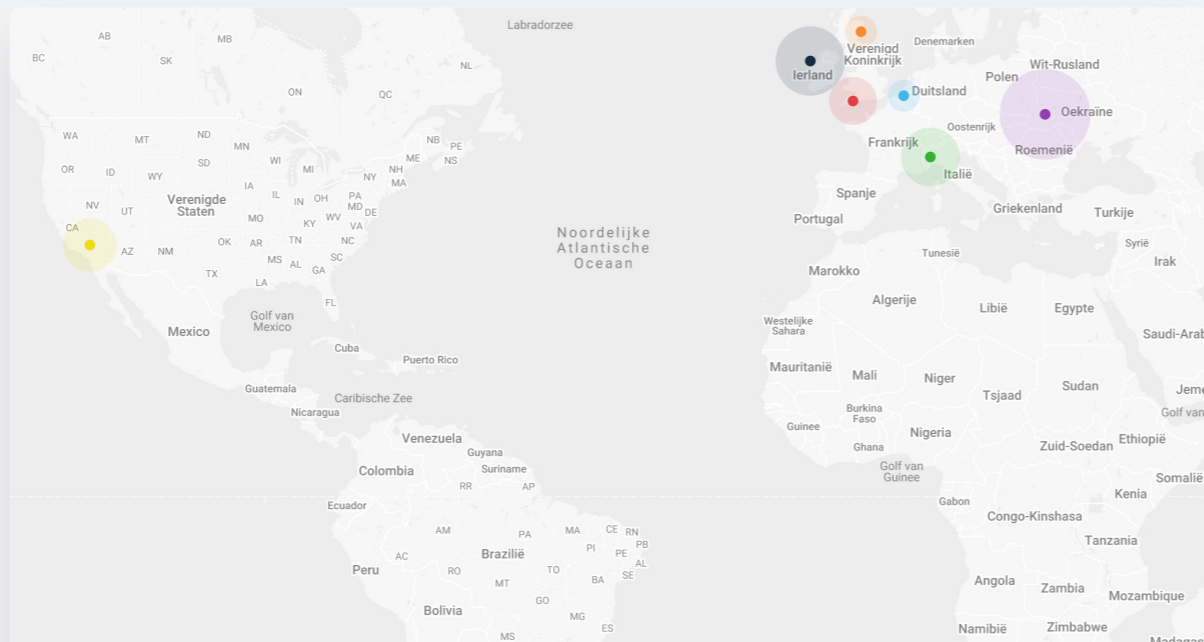

Ideas by site

- ATHY
- ANTWERP
- BURY-ST-EDMUNDS**
- HEADQUARTERS
- BUCKIE
- DUNAUJVA

Strategy

- Process Innovation
- Product Innovation

Ideas by site

- ATHY
- ANTWERP
- BURY-ST-EDMUNDS
- HEADQUARTERS
- BUCKIE
- DUNAUJVA
- GLENESK